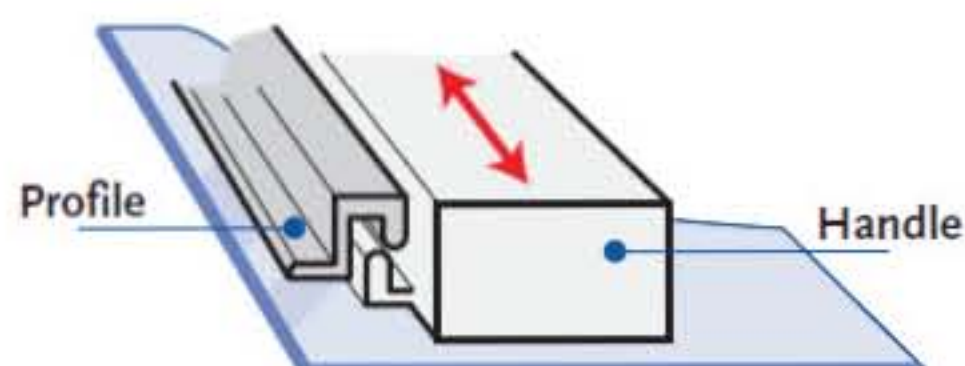

# Integrated Blinds

www.integratedblinds.com

Manual lifting and tilting

Product-line 1246

Slat width 12,5 mm, PVC profiles

A complete venetian blind with new fine 12,5 mm wide slats. Complete control over quantity of light or shade in the room. Lifting from either left or right side. Tilting mechanism on opposite side. Depth of unit 17,6 mm for slim double-glazing windows. Frame, headrail and bottom rail and side channels from PVC for superior thermal and acoustic insulation in extreme climatic conditions.

## Options

**Orientation side**    1103    Lifting right, tilting left  
                                 1104    Lifting left, tilting right

**Orientation system**    1230    Magnetic handles