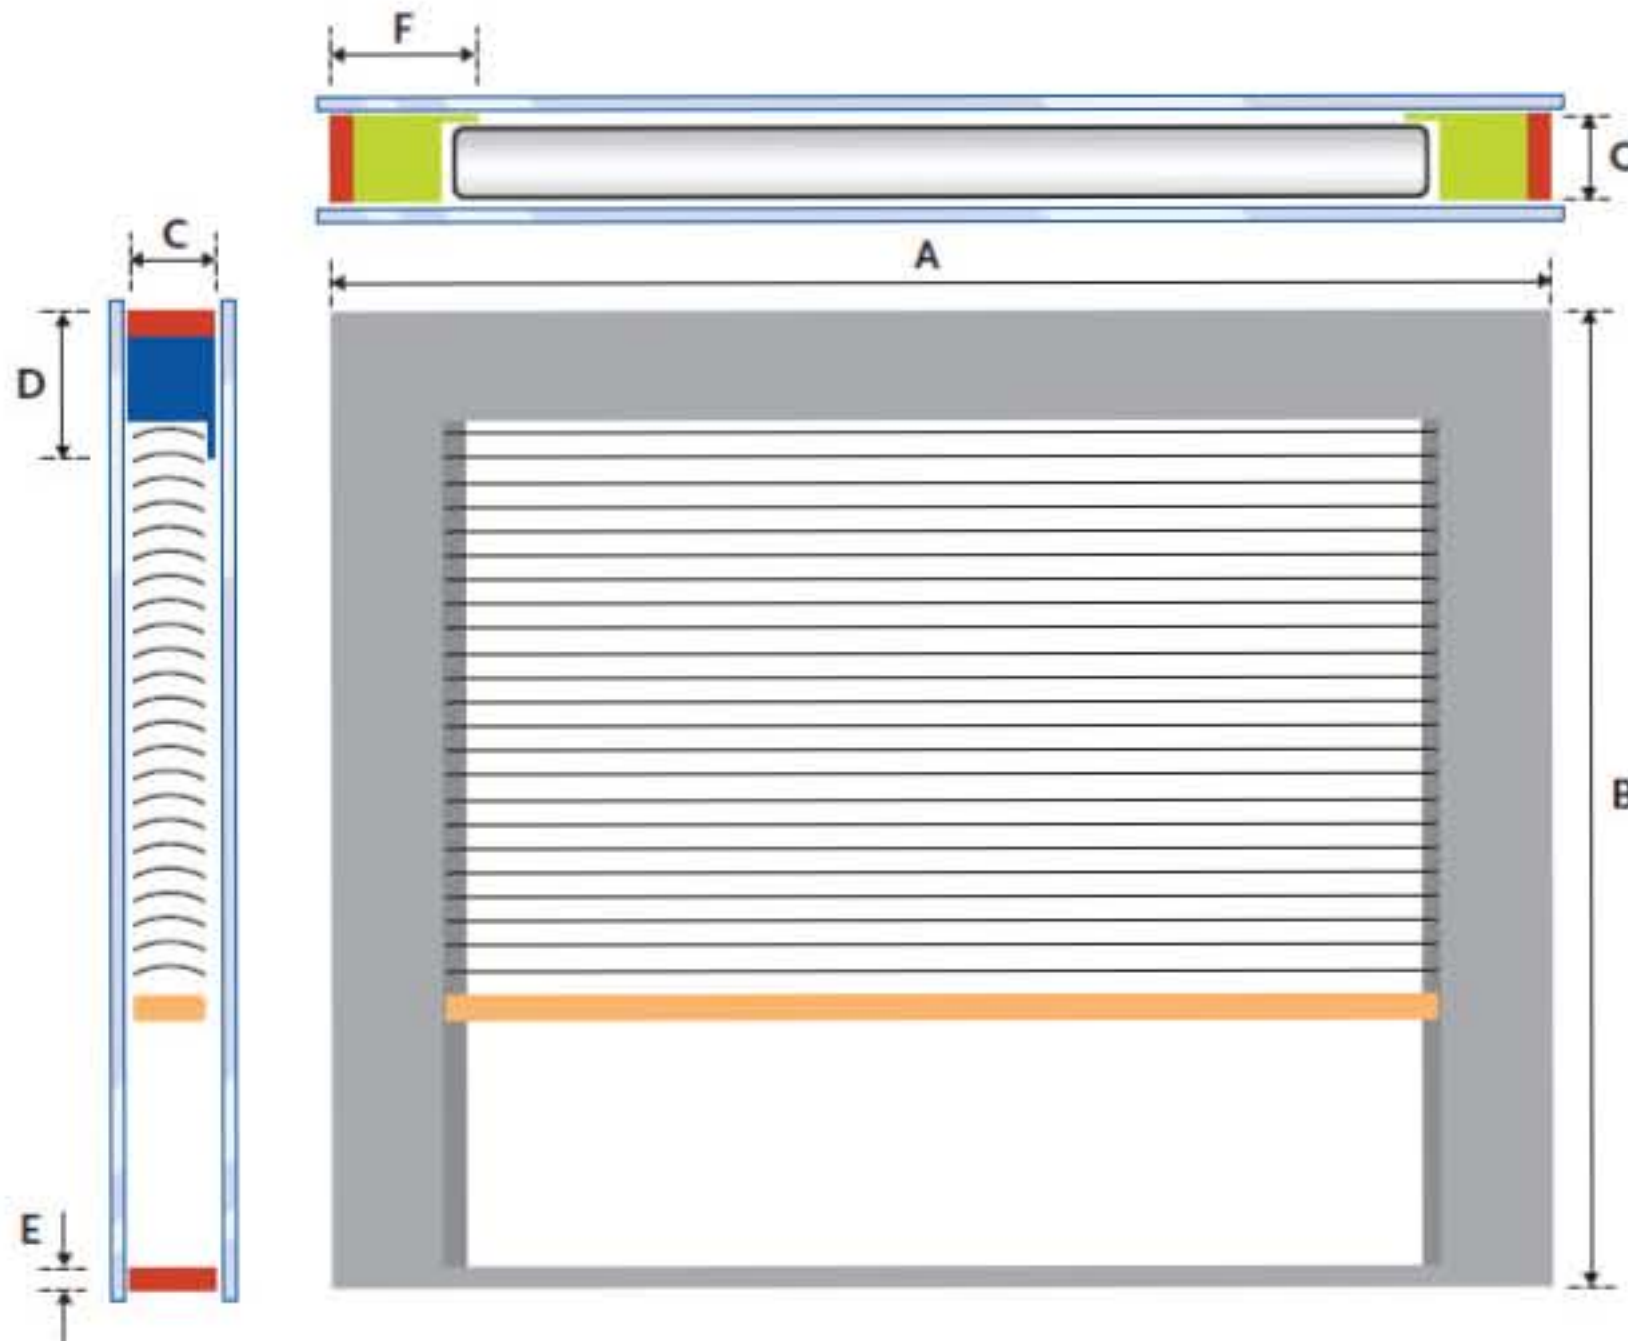

# Integrated Blinds

www.integratedblinds.com

Manual lifting and tilting

Product-line 1246

Slat width 12,5 mm, PVC profiles

A complete venetian blind with new fine 12,5 mm wide slats. Complete control over quantity of light or shade in the room. Lifting from either left or right side. Tilting mechanism on opposite side. Depth of unit 17,6 mm for slim double-glazing windows. Frame, headrail and bottom rail and side channels from PVC for superior thermal and acoustic insulation in extreme climatic conditions.

# Integrated Blinds

www.integratedblinds.com

Manual lifting and tilting

Product-line 1246

Slat width 12,5 mm, PVC profiles

## General topics system AC1

Ref.	Description	Size in mm
A	Width	As needed <sup>1)</sup>
B	Height	As needed <sup>1)</sup>
C	Depth	17,6
D	Top	53,0
E	Bottom	8,0
F	Side	40,0

- B**
- Head rail
  - Bottom rail
  - Side channel
  - Frame

## Profiles

Description	Type	Size in mm	Material
Head rail		45 x 40 x 17,6	PVC.
Bottom rail		12 x 12	Aluminium
Side channel		32 x 25,4 x 17,6	PVC
Frame		17,6 x 8	PVC
Magnetic holder profile		11 x 6	Aluminium