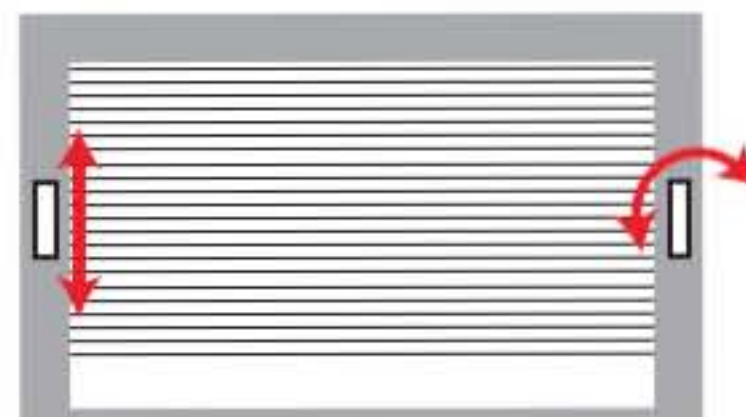

1104

Stacking height in cm	
Blind height	Stacking height
50	8,5
100	10,0
150	11,5
200	13,0