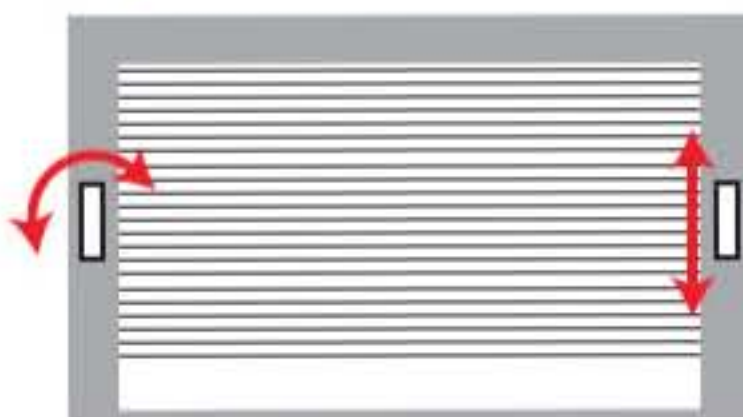

Integrated Blinds

www.integratedblinds.com

Manual lifting and tilting

Product-line 1246

Slat width 12,5 mm, PVC profiles

General topics system AC1

Ref.	Description	Size in mm
A	Width	As needed ¹⁾
B	Height	As needed ¹⁾
C	Depth	17,6
D	Top	53,0
E	Bottom	8,0
F	Side	40,0

1. **B**
2. Head rail
   - Bottom rail
   - Side channel
   - Frame

Limitations in cm ¹⁾		
	Width	Height
Maximum	200	220
Minimum	30	50

Orientation sides

1103

1104

Stacking height in cm	
Blind height	Stacking height
50	8,5
100	10,0
150	11,5
200	13,0

Profiles

Description	Type	Size in mm	Material
Head rail		45 x 40 x 17,6	PVC.
Bottom rail		12 x 12	Aluminium
Side channel		32 x 25,4 x 17,6	PVC
Frame		17,6 x 8	PVC
Magnetic holder profile		11 x 6	Aluminium

Integral Blinds | Integrated Blinds | Interstitial Blinds

Sealed Unit Blinds in between Double Glazing